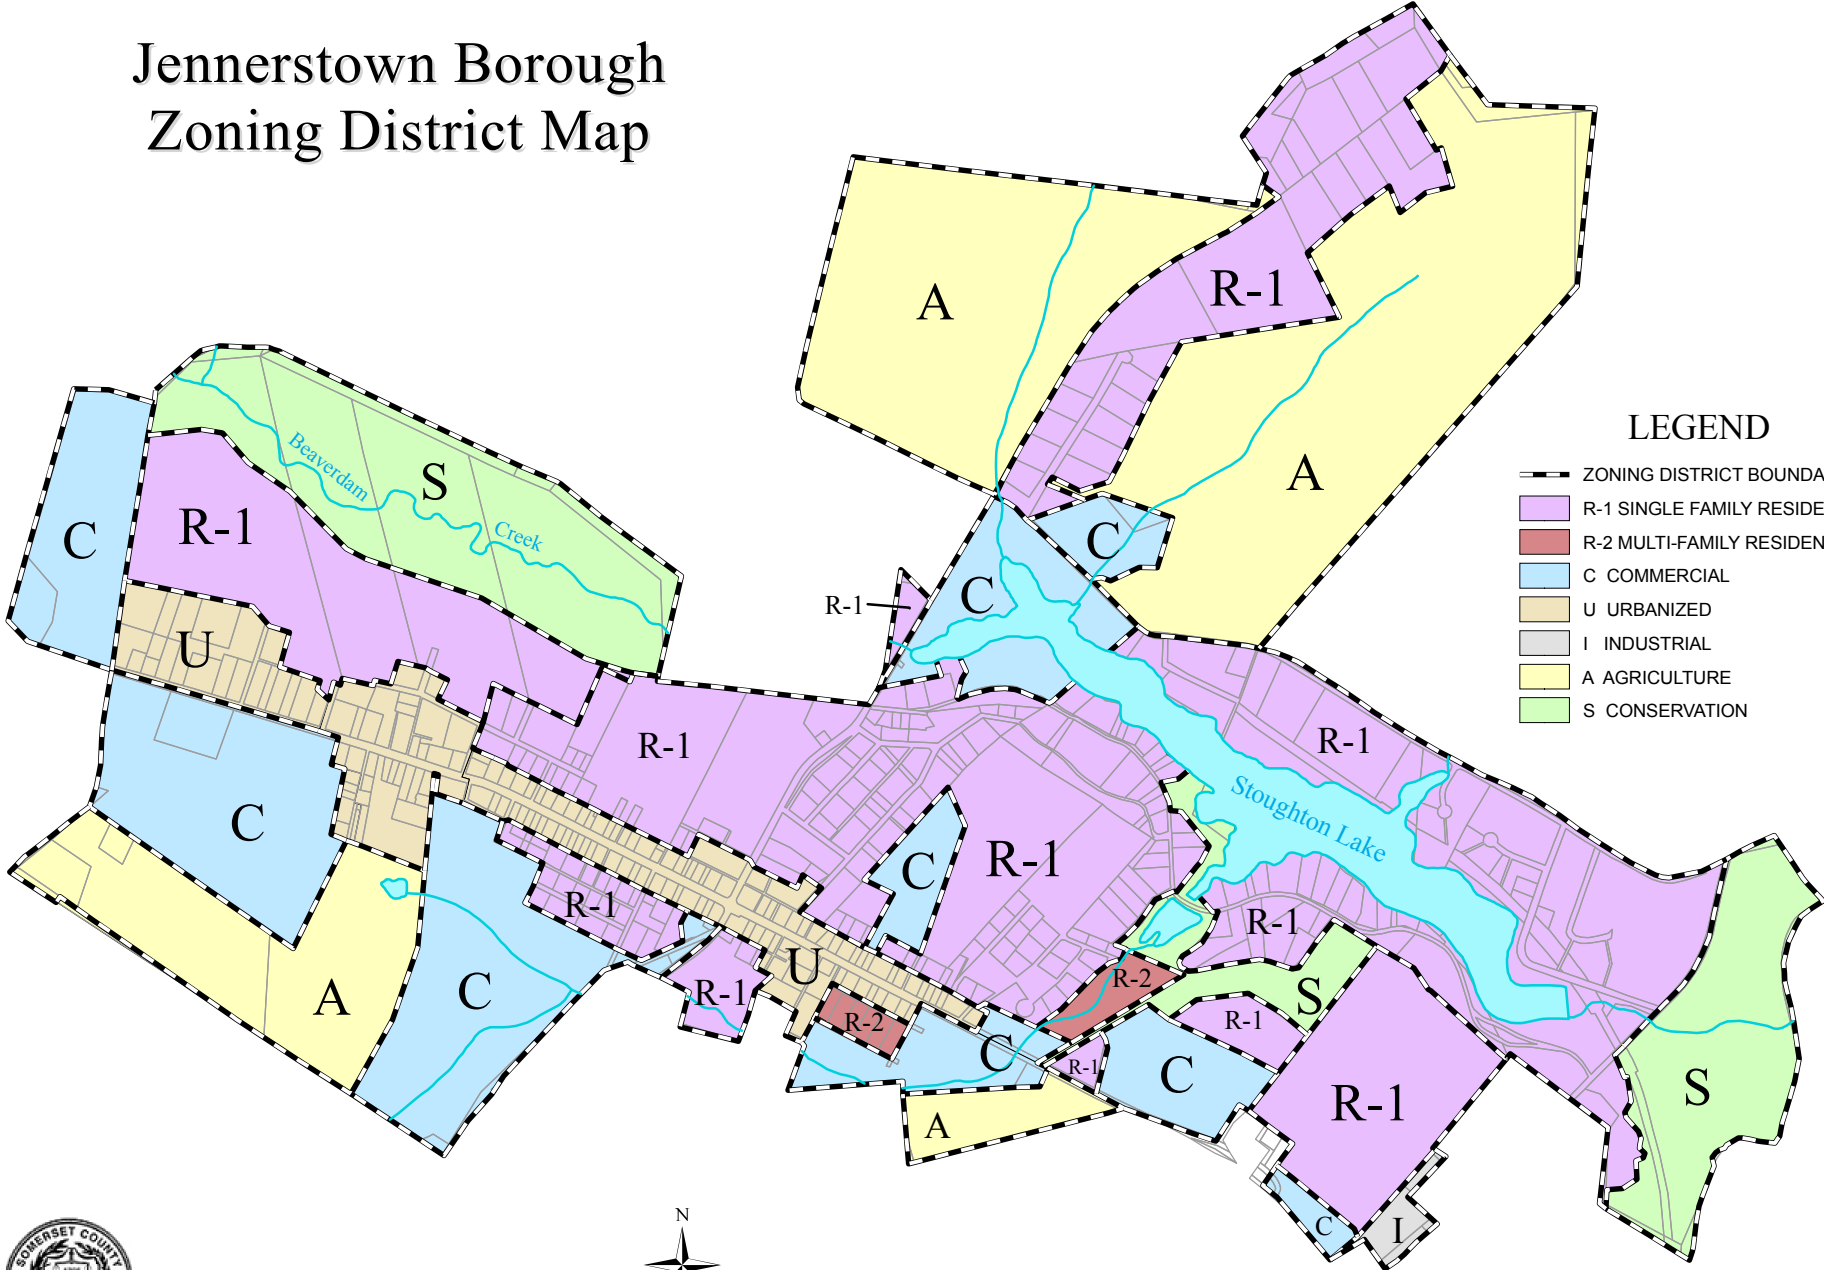

Jennerstown Borough Zoning District Map

LEGEND

-  ZONING DISTRICT BOUNDARY
-  R-1 SINGLE FAMILY RESIDENTIAL
-  R-2 MULTI-FAMILY RESIDENTIAL
-  C COMMERCIAL
-  U URBANIZED
-  I INDUSTRIAL
-  A AGRICULTURE
-  S CONSERVATION

Somerset County Planning
Commission GIS-1998